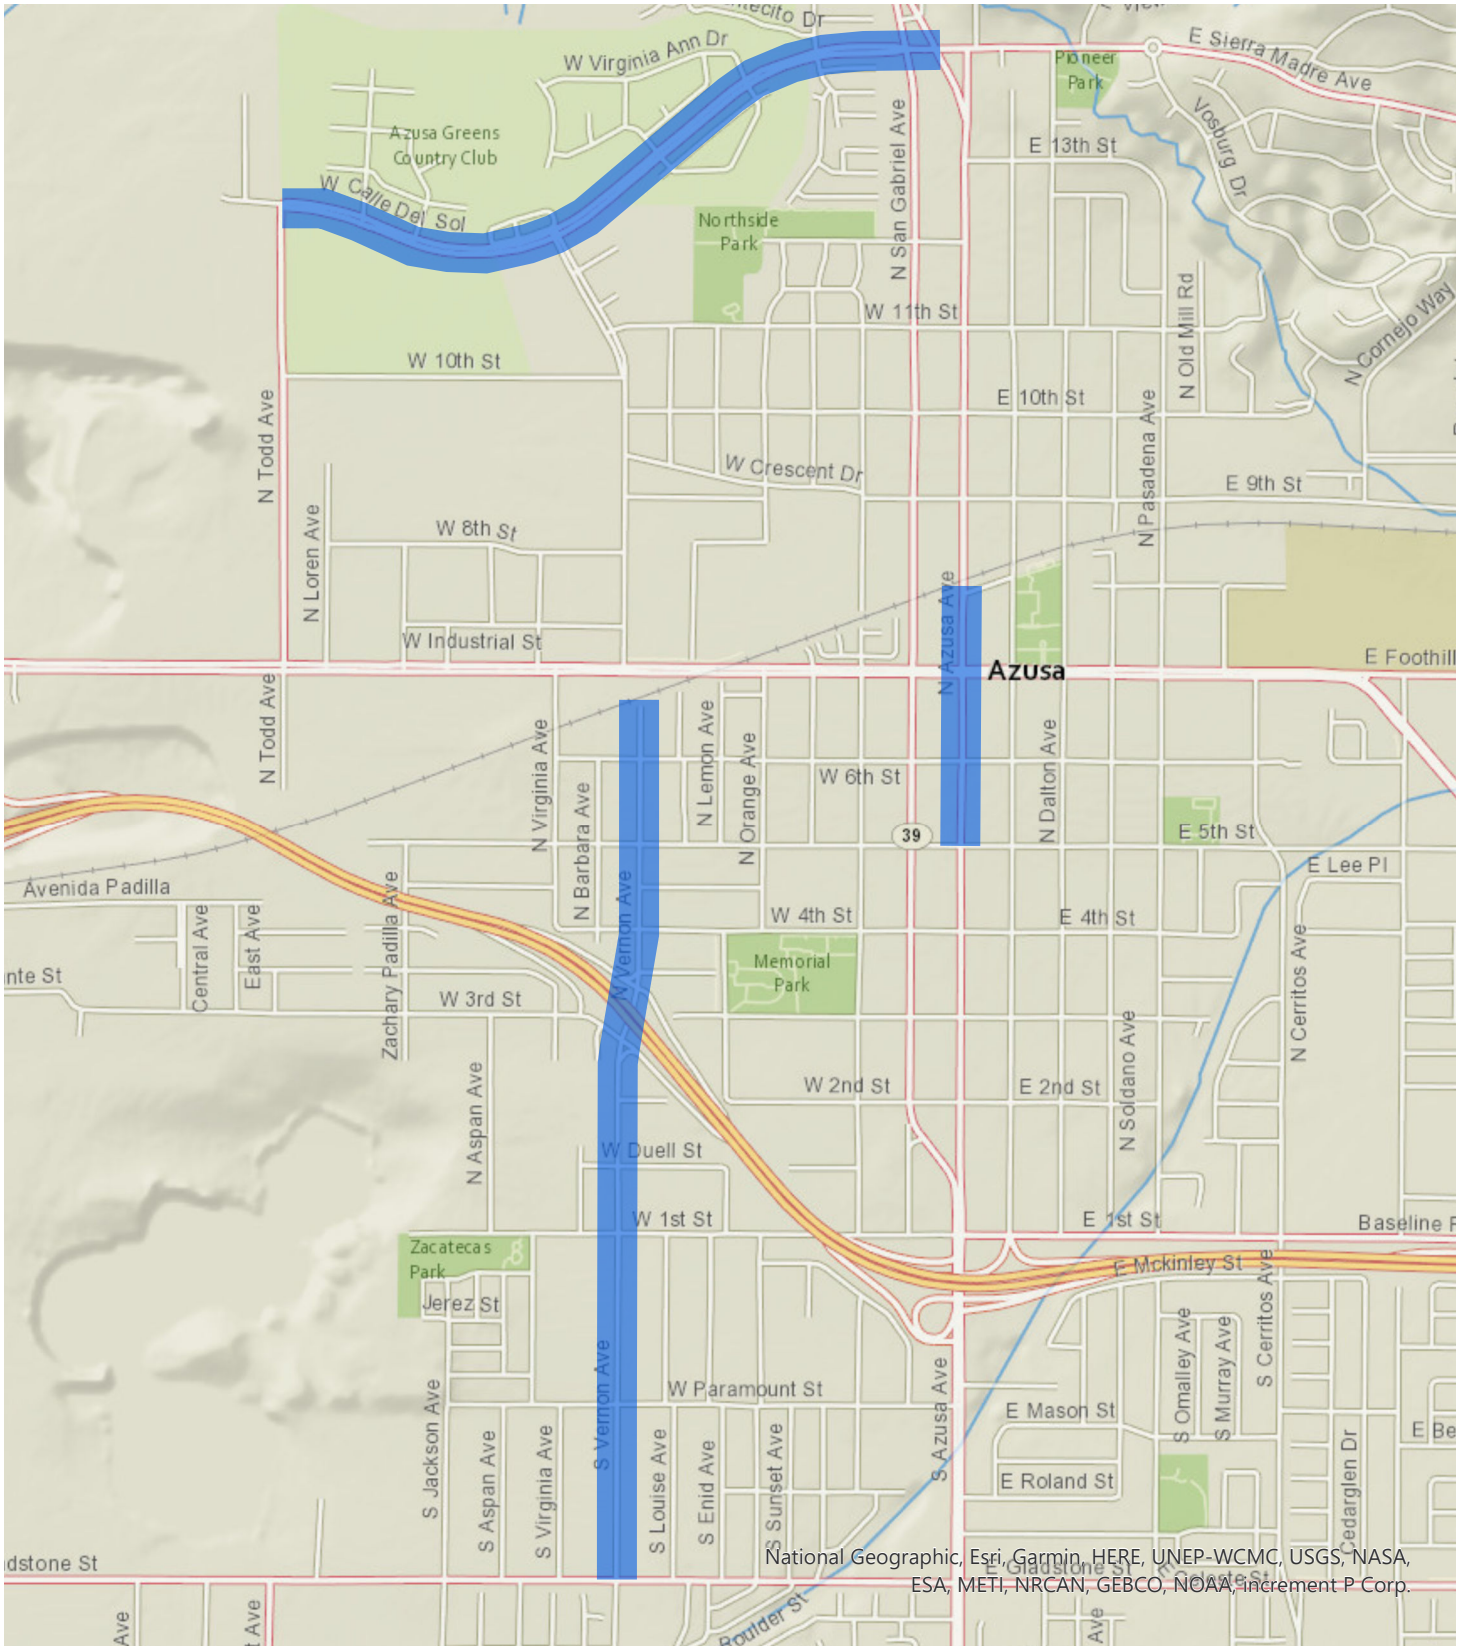

Moratorium Streets

Azusa Ave. - Fifth St. to Santa Fe Ave.
Sierra Madre Ave. - Azusa Ave. to Todd Ave.
Vernon Ave. - Santa Fe Ave. to Gladstone St.

Started: 05/01/2018 - Ends: 05/01/2022
 Started: 05/01/2017 - Ends: 05/01/2021
 Started: 05/01/2019 - Ends: 05/01/2023