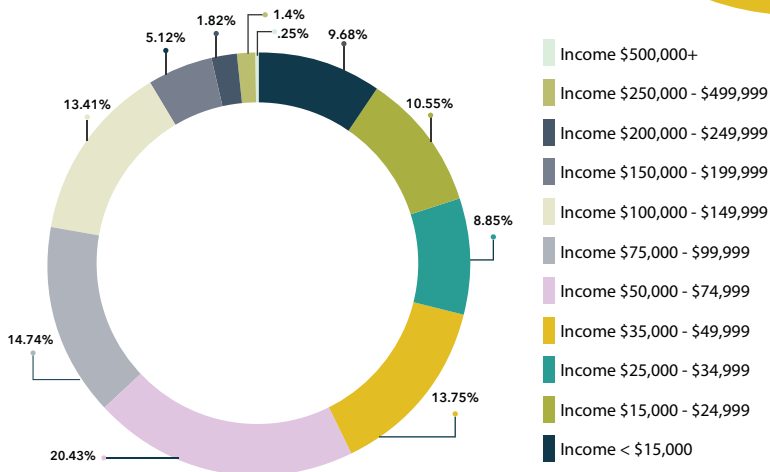

CITY POPULATION GROWTH

POPULATION BY AGE

MEDIAN AGE COMPARISON

- Azusa Median Resident Age **31.7 Years**
- San Gabriel Valley Median Age **38.16 Years**
- California Median Age **35.7 Years**

SAN GABRIEL VALLEY & CITY OF AZUSA EDUCATION ATTAINMENT

ESTIMATED HOUSEHOLD BY HOUSING INCOME

2016 ESTIMATED POPULATION AGE 16+ BY OCCUPATION CLASSIFICATION