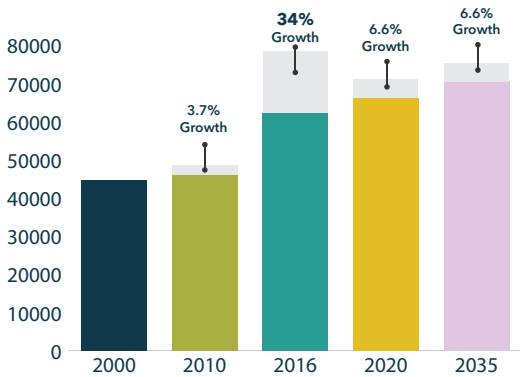

CITY POPULATION GROWTH

POPULATION BY AGE

MEDIAN AGE COMPARISON

- Azusa Median Resident Age **31.7 Years**
- San Gabriel Valley Median Age **38.16 Years**
- California Median Age **35.7 Years**

SAN GABRIEL VALLEY & CITY OF AZUSA EDUCATION ATTAINMENT

ESTIMATED HOUSEHOLD BY HOUSING INCOME

2016 ESTIMATED POPULATION AGE 16+ BY OCCUPATION CLASSIFICATION