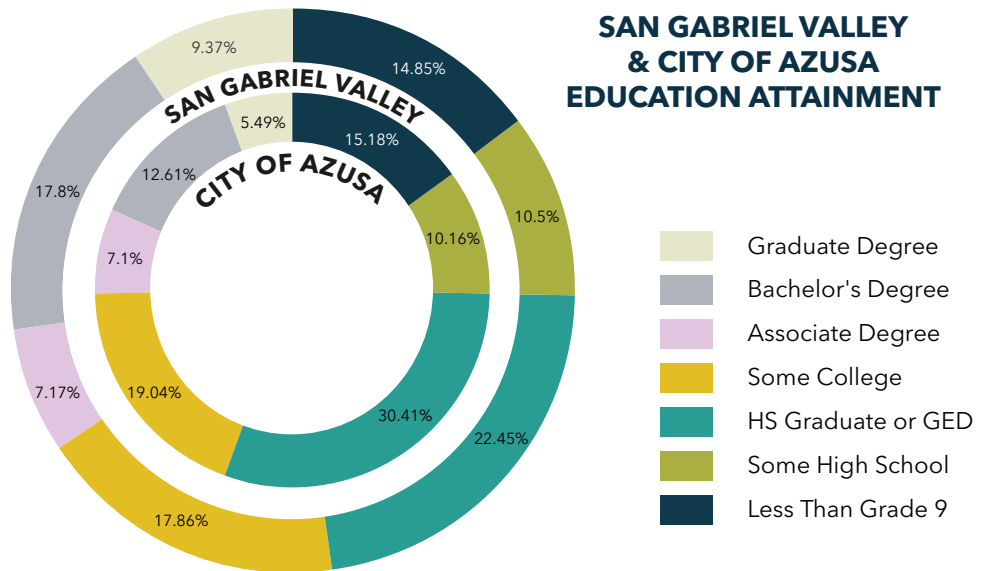

CITY POPULATION GROWTH

POPULATION BY AGE

MEDIAN AGE COMPARISON

- Azusa Median Resident Age **31.7 Years**
- San Gabriel Valley Median Age **38.16 Years**
- California Median Age **35.7 Years**

SAN GABRIEL VALLEY & CITY OF AZUSA EDUCATION ATTAINMENT

ESTIMATED HOUSEHOLD BY HOUSING INCOME

2016 ESTIMATED POPULATION AGE 16+ BY OCCUPATION CLASSIFICATION