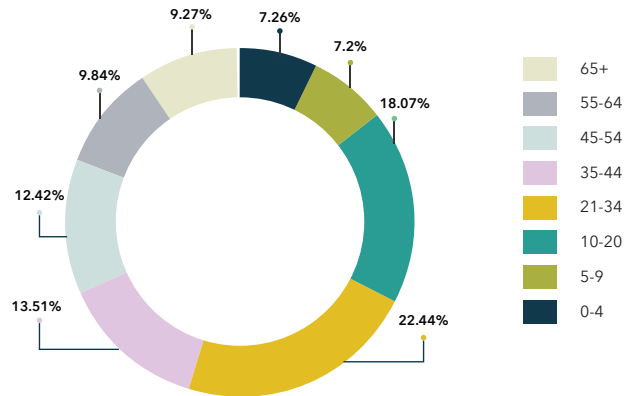

CITY POPULATION GROWTH

POPULATION BY AGE

MEDIAN AGE COMPARISON

- Azusa Median Resident Age **31.7 Years**
- San Gabriel Valley Median Age **38.16 Years**
- California Median Age **35.7 Years**

SAN GABRIEL VALLEY & CITY OF AZUSA EDUCATION ATTAINMENT

ESTIMATED HOUSEHOLD BY HOUSING INCOME

2016 ESTIMATED POPULATION AGE 16+ BY OCCUPATION CLASSIFICATION