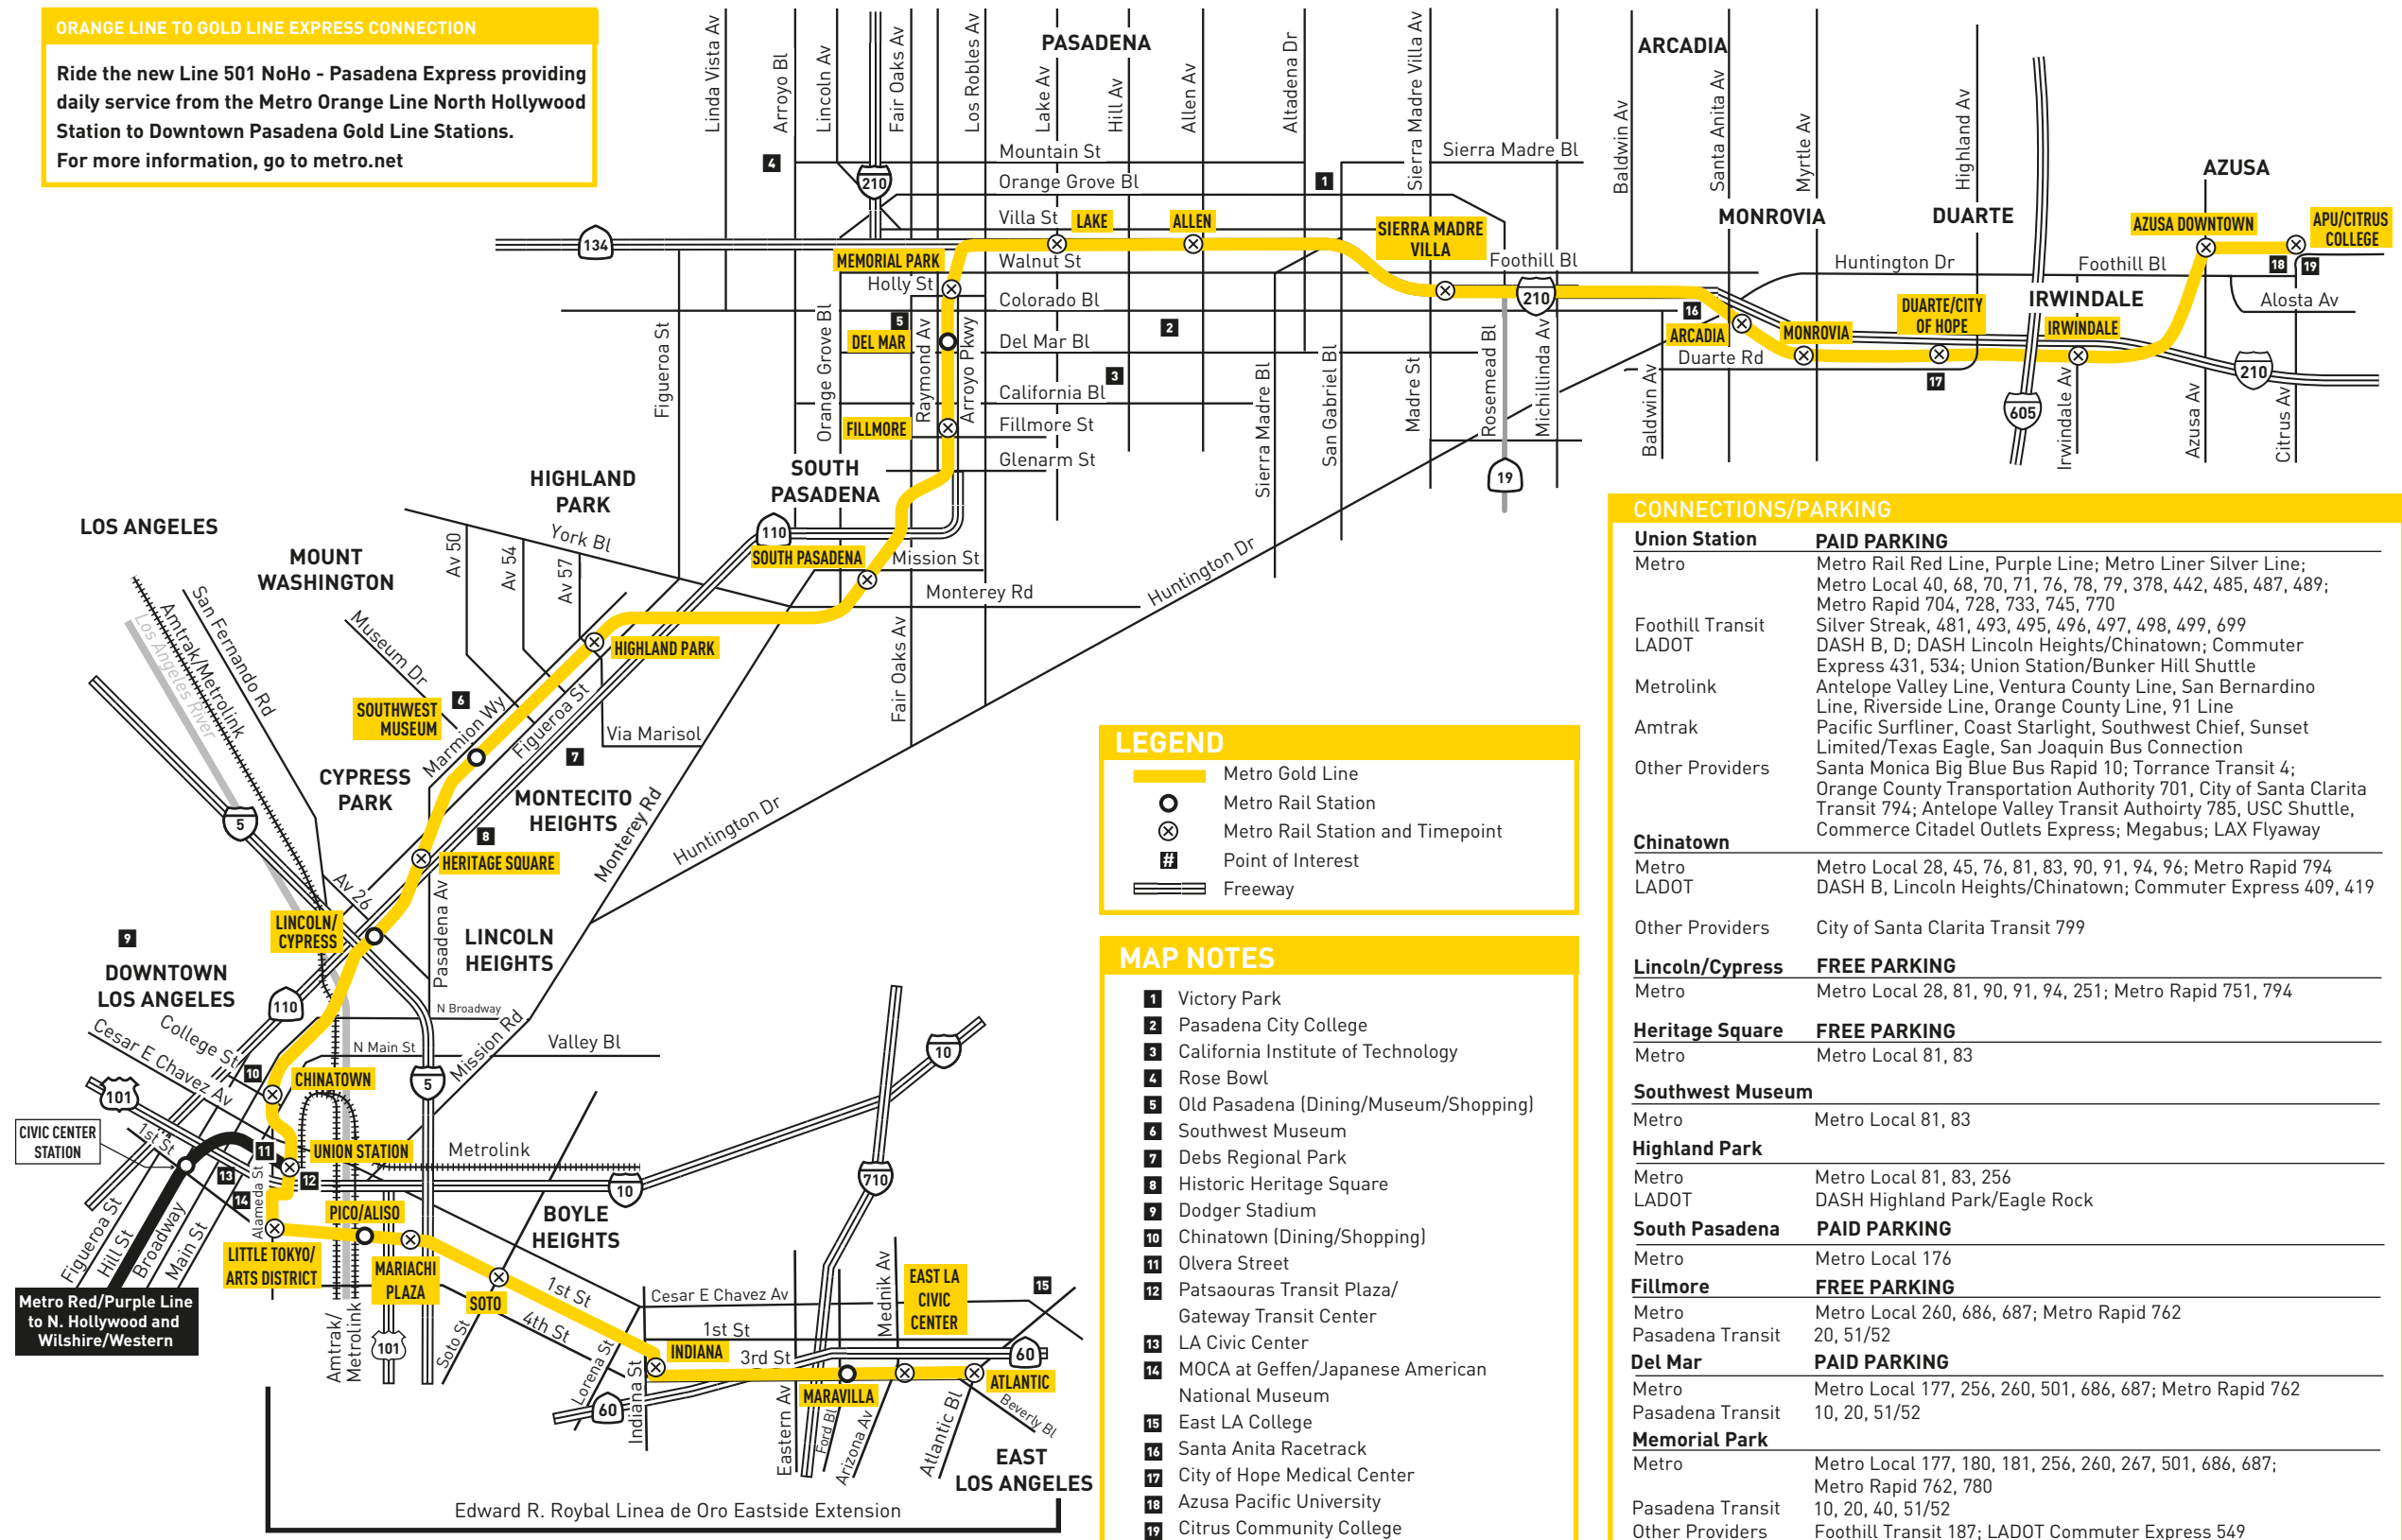

ORANGE LINE TO GOLD LINE EXPRESS CONNECTION

Ride the new Line 501 NoHo - Pasadena Express providing daily service from the Metro Orange Line North Hollywood Station to Downtown Pasadena Gold Line Stations.

For more information, go to metro.net

LEGEND

- Metro Gold Line
- Metro Rail Station
- ⊗ Metro Rail Station and Timepoint
- # Point of Interest
- ▬ Freeway

- MAP NOTES**
- 1 Victory Park
 - 2 Pasadena City College
 - 3 California Institute of Technology
 - 4 Rose Bowl
 - 5 Old Pasadena (Dining/Museum/Shopping)
 - 6 Southwest Museum
 - 7 Debs Regional Park
 - 8 Historic Heritage Square
 - 9 Dodger Stadium
 - 10 Chinatown (Dining/Shopping)
 - 11 Olvera Street
 - 12 Patsaouras Transit Plaza/ Gateway Transit Center
 - 13 LA Civic Center
 - 14 MOCA at Geffen/Japanese American National Museum
 - 15 East LA College
 - 16 Santa Anita Racetrack
 - 17 City of Hope Medical Center
 - 18 Azusa Pacific University
 - 19 Citrus Community College