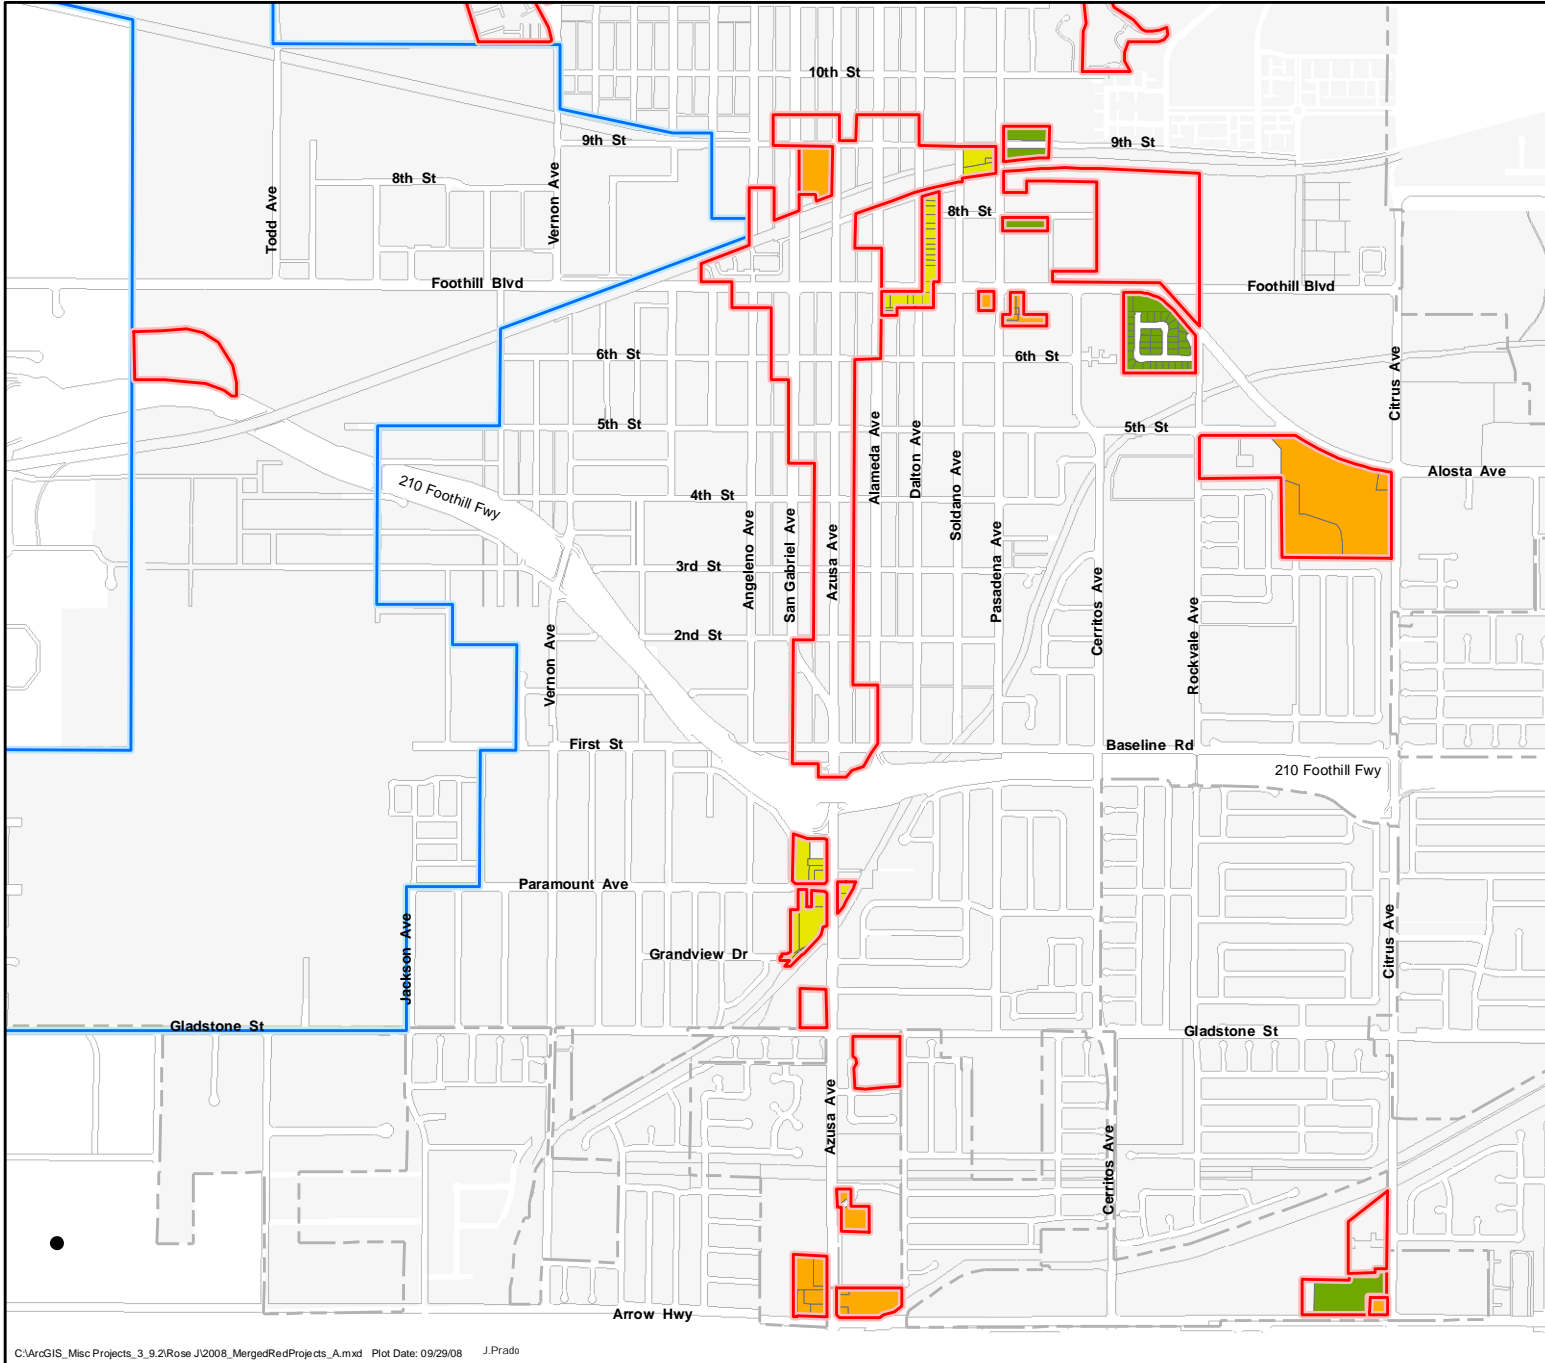

Redevelopment Project Area Map

for the Merged Central Business District & West End Redevelopment Project Areas

September 2008

Legend

Redevelopment Project Boundaries

- Central Business District
- West End

2003 Plan Amendment

Central Business District

- Eighth Amendment Area
- Residential Areas Without Eminent Domain

2008 Plan Amendment

Central Business District

- Fourteenth Amendment Area

Vicinity Map